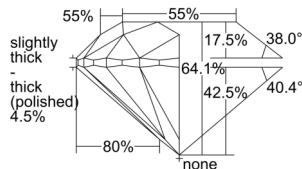

GIA®

FACSIMILE

GIA REPORT 2231454124

Verify this report at GIA.edu

GIA NATURAL DIAMOND DOSSIER®

December 02, 2024
GIA Report Number 2231454124
Shape and Cutting Style ..... Round Brilliant
Measurements ..... 5.58 - 5.61 x 3.58 mm

GRADING RESULTS

Carat Weight ..... 0.71 carat
Color Grade ..... F
Clarity Grade I1
Cut Grade ..... Very Good

ADDITIONAL GRADING INFORMATION

Polish ..... Good
Symmetry ..... Very Good
Fluorescence ..... None
Clarity Characteristics..... Cloud, Crystal, Needle, Etch Channel
Inscription(s): GIA 2231454124

PROPORTIONS

Profile to actual proportions

GRADING SCALES

GIA COLOR SCALE	GIA CLARITY SCALE	GIA CUT SCALE	
D	FLAWLESS	EXCELLENT	
E	INTERNALLY FLAWLESS		
F		VVS₁	VERY GOOD
G	VVS₂		
H	VS₁	GOOD	
I	VS₂		
J	SI₁	FAIR	
K	SI₂		
L	I₁	POOR	
M			
N			
O	I₂		
P			
Q			
R	I₃		
S			
T			
U			
V			
W			
X			
Y			
Z